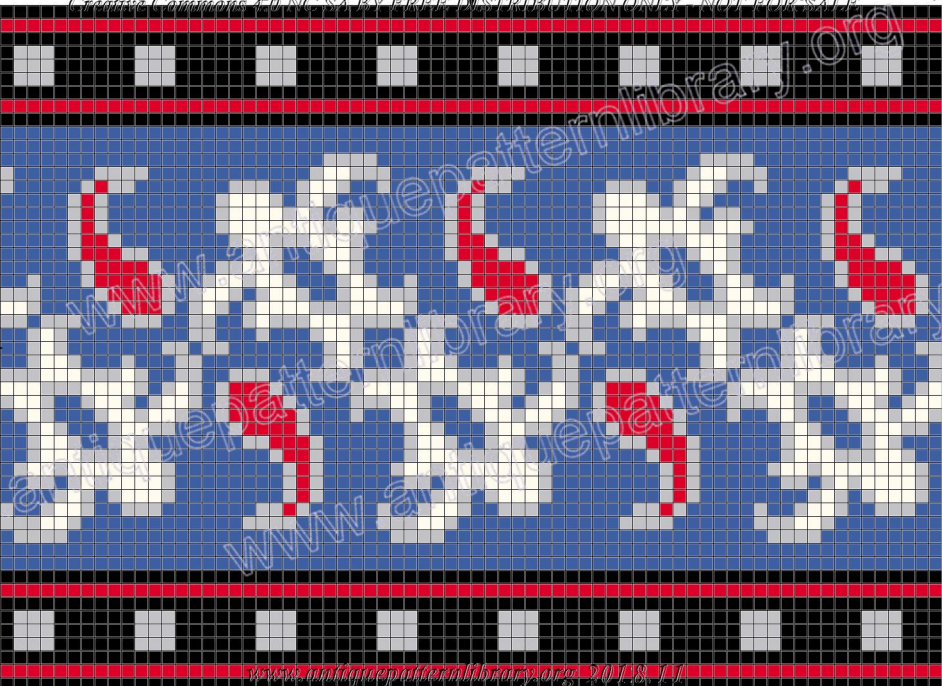

10

20

30

40

50

**Title:** I-EB001 Bell pull  
**Copyright:** Creative Commons 4.0 NC SA BY  
Free distribution only – NOT FOR SALE  
**Organization:** New Media Arts Inc – Antique Pattern Library  
**Grid Size:** 70W x 51H  
**Design Area:** 5,00" x 3,64" (70 x 51 stitches)

**Legend: Stitches**

•	DMC Cotton 798	delft blue - dk
•	DMC Cotton 712	cream
x	DMC Cotton 666	christmas red - br
⊙	DMC Cotton 415	pearl gray
●	DMC Cotton 310	black