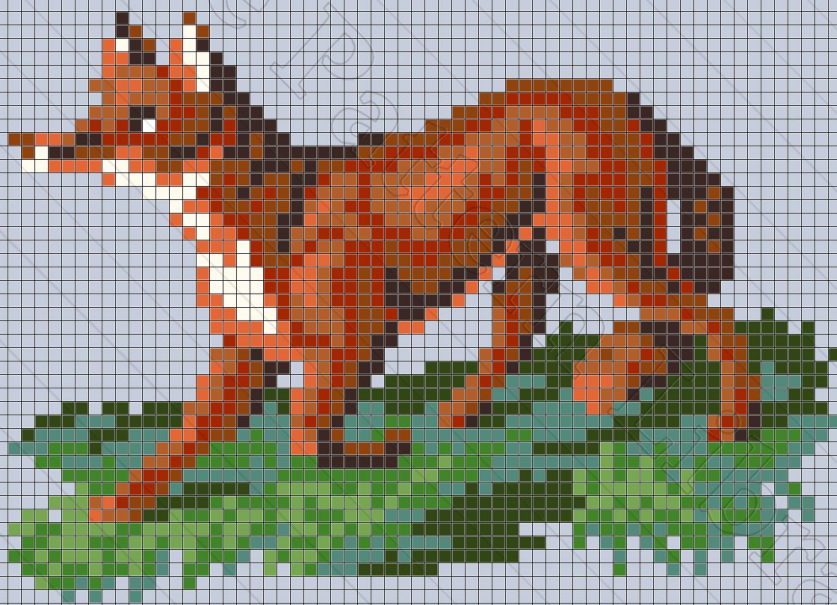

10

20

30

40

50

60

70

80

Creative Commons 4.0 NC SA BY FREE DISTRIBUTION ONLY - NOT FOR SALE

10

20

30

40

50

60

www.antiquepatternlibrary.org 2019.1.1