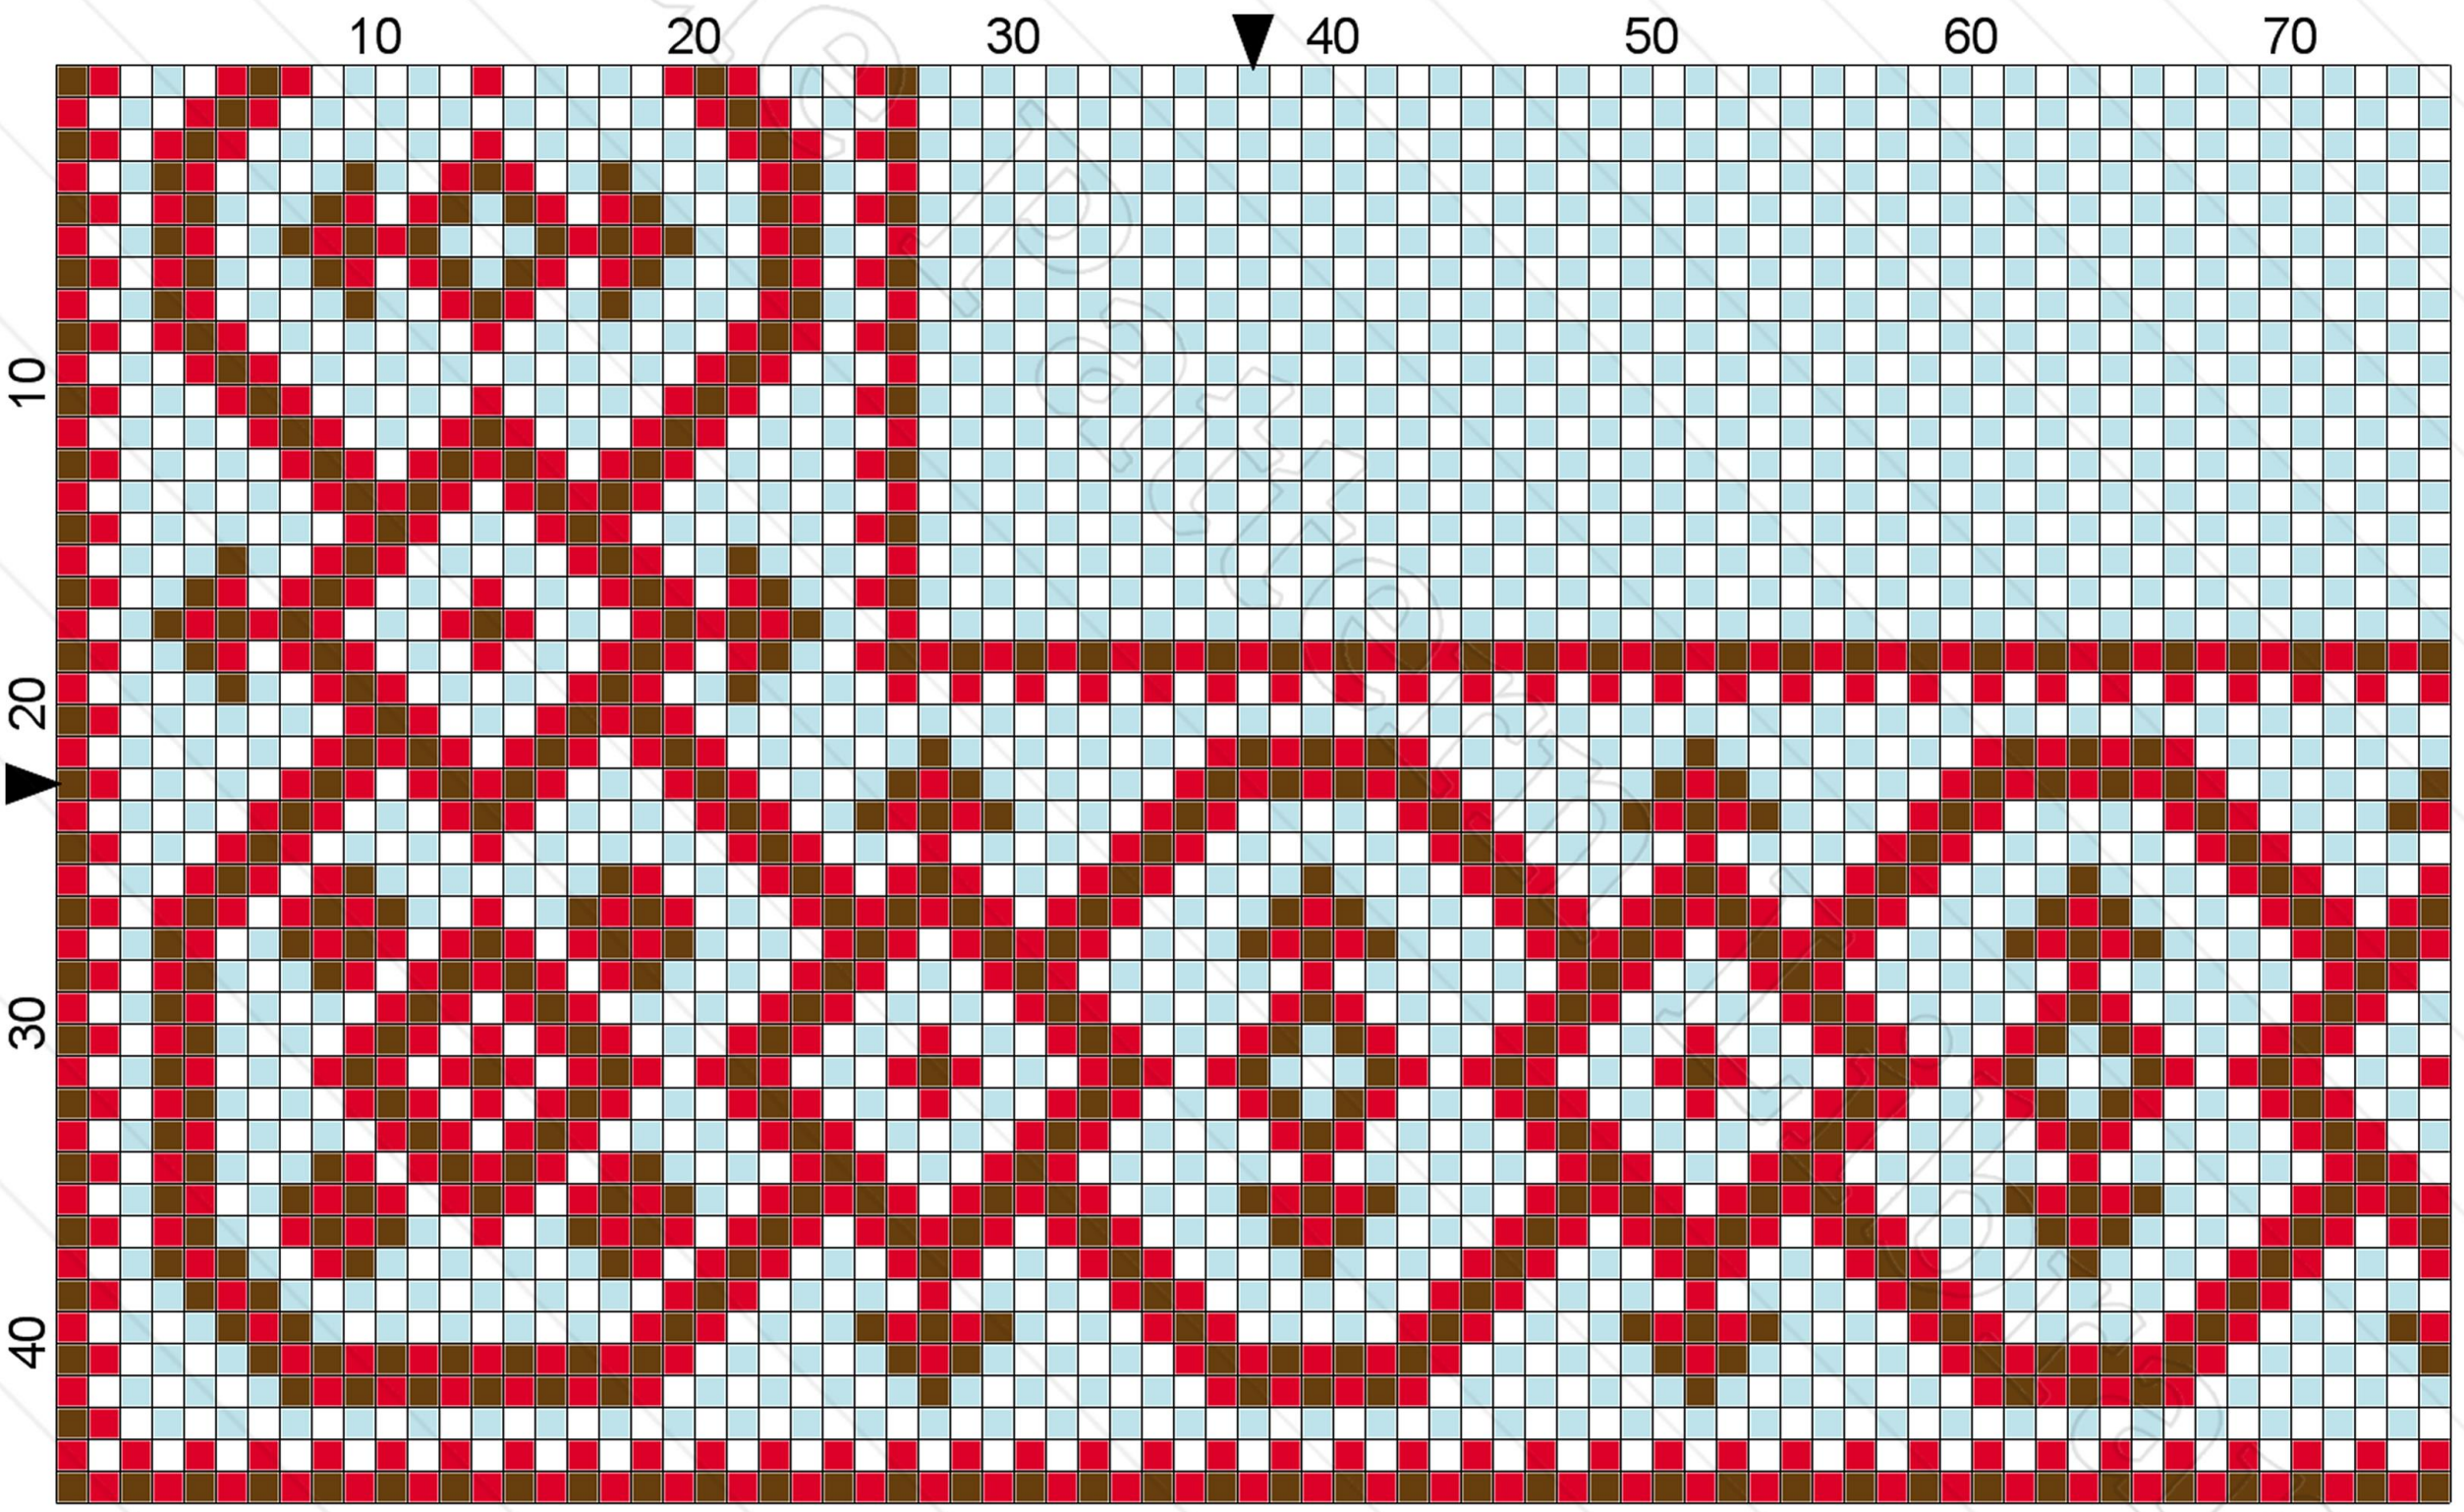

Deponirt.

10

20

30

▼ 40

50

60

70

10

▼ 20

30

40

**Title:** |B-VP012 [Heinrich Kuehn] – Chessboard geometrical corner  
**Author:** Antique Pattern Library  
**Company:** New Media Arts, Inc.  
**Copyright:** Creative Commons 4.0 NC SA BYs  
Free distribution only – NOT FOR SALE  
**Grid Size:** 75W x 45H  
**Design Area:** 13,61 cm x 8,16 cm (75 x 45 stitches)

**Legend: Stitches**

•	DMC Cotton White	white
▲	DMC Cotton 801	coffee brown - dk
//	DMC Cotton 828	blue - ul lt
✕	DMC Cotton 666	christmas red - br